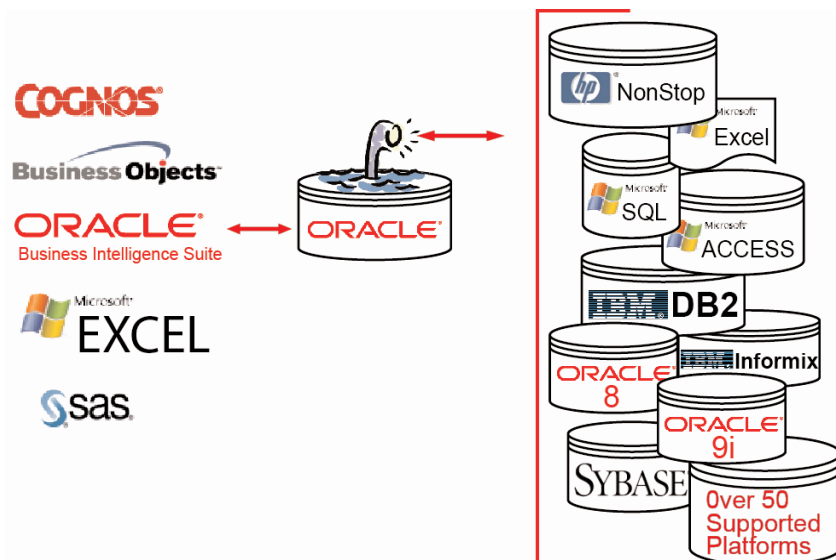

Real-time
DATA
Real-time
SOLUTIONS

Business Intelligence Solutions for the HP NonStop Server

Designed to link all data real-time into business intelligence tools, without having to migrate or replicate the data. Built upon our patented Periscope technology, NTI is the only company in the world that can link your NonStop data real-time into Oracle and SQL. With Business Link, most of the available business intelligence tools can access and analyze your data without first having to move the data off of NonStop.

Product Features Include

- Link your HP NonStop data real-time into Business Intelligence tools
- Built upon our patented Periscope technology
- Supports over 50 databases and platforms
- Easily join your HP NonStop data with other enterprise data, without having to replicate off of your NonStop
- Installs easily, in just a few hours, without NonStop program modifications

warehouse + builder

Designed as a flexible Any-2-Any data movement engine, and positioned as the data loader for the new HP NonStop NEO platform. Warehouse Builder enables you to schedule the automatic sweep of data from across the enterprise into your Data Warehouse. Our award winning transformation engine enables you to select, validate, transform, and load your data on the fly. Our exclusive Business Link technology lets you select data from most of the platforms across the enterprise. Our real-time connection to HP NonStop lets you host your warehouse within the industry's highest performance and most reliable environment.

Network Technologies Real-time Data, Real-time Solutions.

About Network Technologies International

With decades of HP NonStop experience, NTI pioneered data replication for HP NonStop platforms and is the industry's innovative leader in Disaster Avoidance Solutions. Beyond data replication, NTI leads the way in linking the HP NonStop real-time into your Business Intelligence environment.