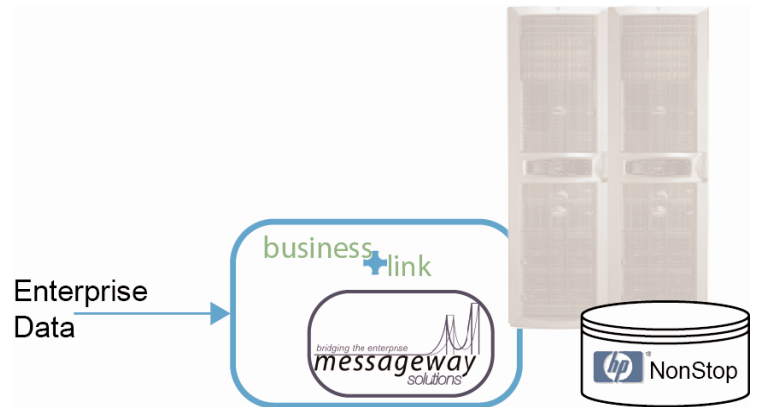

Real-time
DATA
Real-time
SOLUTIONS

Business Intelligence Solutions for the HP NonStop Server

Designed to link all data real-time into business intelligence tools, without having to migrate or replicate the data. Built upon our patented Periscope technology, NTI is the only company in the world that can link your NonStop data real-time into Oracle and SQL. With Business Link, most of the available business intelligence tools can access and analyze your data without first having to move the data off of NonStop.

Product Features Include

- Link your HP NonStop data real-time into Business Intelligence tools
- Built upon our patented Periscope technology
- Supports over 50 databases and platforms
- Easily join your HP NonStop data with other enterprise data, without having to replicate off of your NonStop
- Installs easily, in just a few hours, without NonStop program modifications

warehouse + builder

Designed as a flexible Any-2-Any data movement engine, and positioned as the data loader for the new HP NonStop NEO platform. Warehouse Builder enables you to schedule the automatic sweep of data from across the enterprise into your Data Warehouse. Our award winning transformation engine enables you to select, validate, transform, and load your data on the fly. Our exclusive Business Link technology lets you select data from most of the platforms across the enterprise. Our real-time connection to HP NonStop lets you host your warehouse within the industry's highest performance and most reliable environment.

At NTI, we Protect your Data from disasters, we Transform & Deliver your Data across your business, we give you Real-time access to your Data for real-time decisions, and we Enable your Business Intelligence needs.